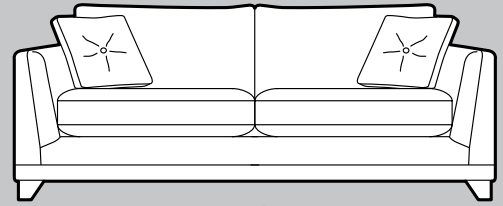

VICTOR

SPECIFICATION

Frame -

Seat -

Back -

Arms -

Base -

Finishes and trims -

Scatters -

Arm caps -

Packaging -

Optional specification -

**Grand sofa
000-00**

**Medium sofa
000-00**

**Snuggler
000-00**

**Chaise - right hand facing
000-00**

**Chaise - left hand facing
000-00**

TYPE	MODEL REFERENCE	DIMENSIONS IN CENTIMETRES			SEAT HEIGHT	ARM HEIGHT	SEAT SPACE	SEAT DEPTH	APPROX WEIGHT KG
		WIDTH	DEPTH	HEIGHT					
GRAND SOFA		219	100	87					
MEDIUM SOFA		203	100	87					
SNUGGLER		120	100	87					
CHAISE		143	72	85					