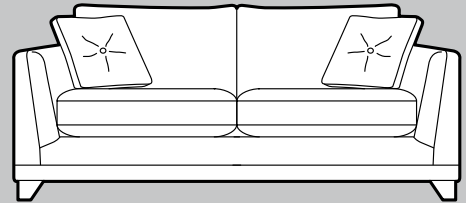

Scatters -

Arm caps -

Packaging -

Optional specification -

**Grand sofa
000-00**

**Medium sofa
000-00**

**Snuggler
000-00**

**Chaise - right hand facing
000-00**

**Chaise - left hand facing
000-00**

TYPE	MODEL REFERENCE	DIMENSIONS IN CENTIMETRES			SEAT HEIGHT	ARM HEIGHT	SEAT SPACE	SEAT DEPTH	APPROX WEIGHT KG
		WIDTH	DEPTH	HEIGHT					
GRAND SOFA		219	100	87					
MEDIUM SOFA		203	100	87					
SNUGGLER		120	100	87					
CHAISE		143	72	85					